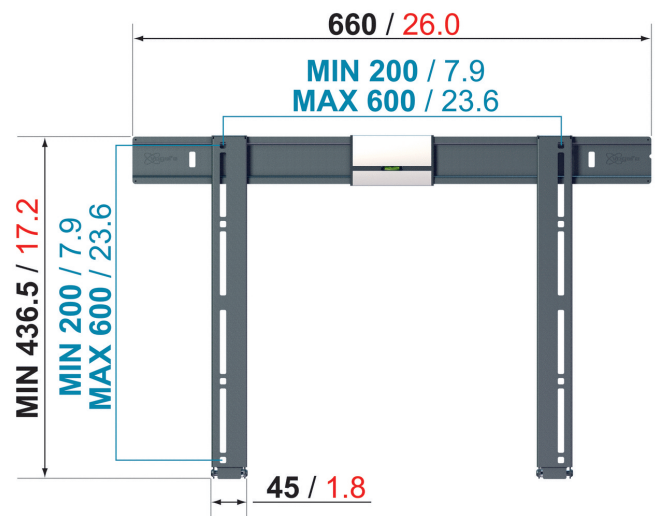

Ultra-thin LED/LCD Wall mount THIN 305

- Screen size (Min. - Max.): 32 – 55 " / 81 – 140 cm
- Max. weight: 40 kg / 88 lbs
- Min. distance to the wall (mm): 15 mm
- VESA mounting holes: 200x100mm up to 600x400mm
- Guarantee: Lifelong
- Available colours: Silver/Aluminium

THIN 305 LED TV mount: simply elegant

With just 1.5 centimetres of space between the TV and the wall, the THIN 305 LED TV mount is virtually invisible to the eye. The service position lets you still easily access the back if needed. A built-in level helps you hang it perfectly straight. Max. Screen thickness 150mm / 5,9"

Innovating the Audio/Video Experience

Ultra-thin LED/LCD Wall mount THIN 305

THIN 305 LED TV mount: simply elegant

With just 1.5 centimetres of space between the TV and the wall, the THIN 305 LED TV mount is virtually invisible to the eye. The service position lets you still easily access the back if needed. A built-in level helps you hang it perfectly straight. Max. Screen thickness 150mm / 5,9"

Logistic information

- Packaging size: 129x730x40 mm
- Max. weight: 3 kg / 6 lbs
- EAN Code: 8712285317460